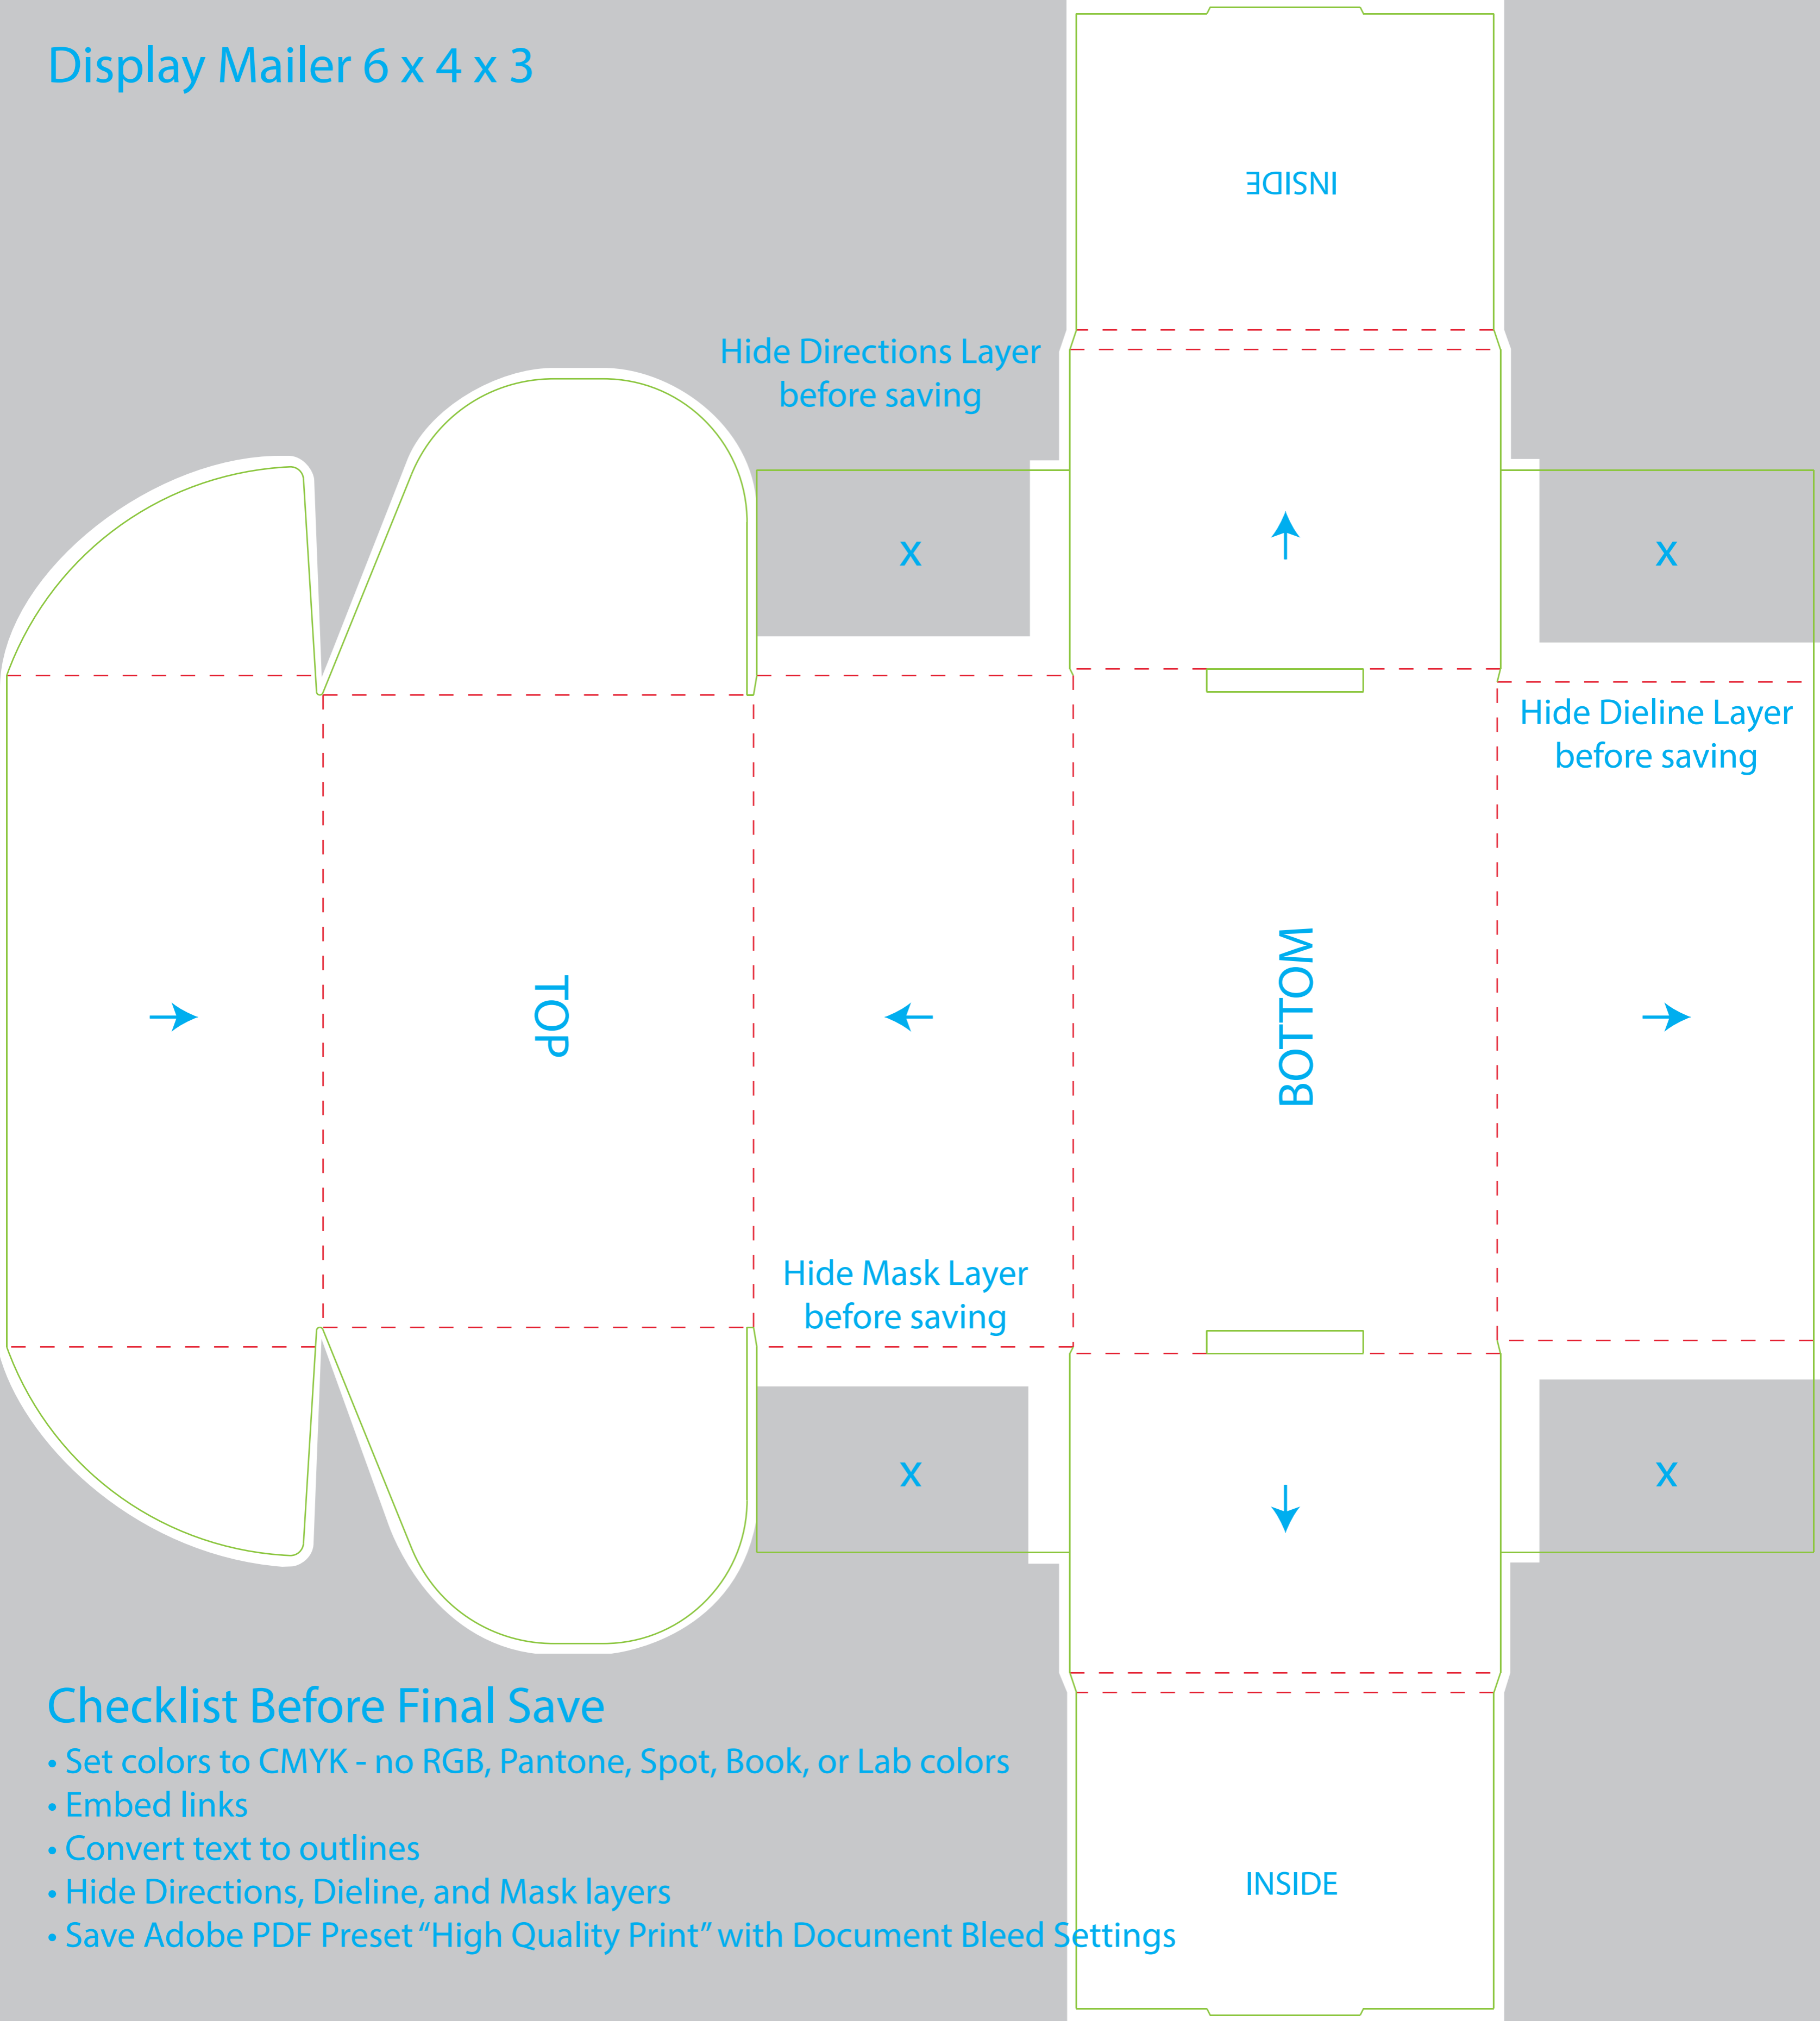

Display Mailer 6 x 4 x 3

Hide Directions Layer
before saving

X

INSIDE

X

Hide Dieline Layer
before saving

TOP

BOTTOM

Hide Mask Layer
before saving

X

X

Checklist Before Final Save

- Set colors to CMYK - no RGB, Pantone, Spot, Book, or Lab colors
- Embed links
- Convert text to outlines
- Hide Directions, Dieline, and Mask layers
- Save Adobe PDF Preset "High Quality Print" with Document Bleed Settings

INSIDE