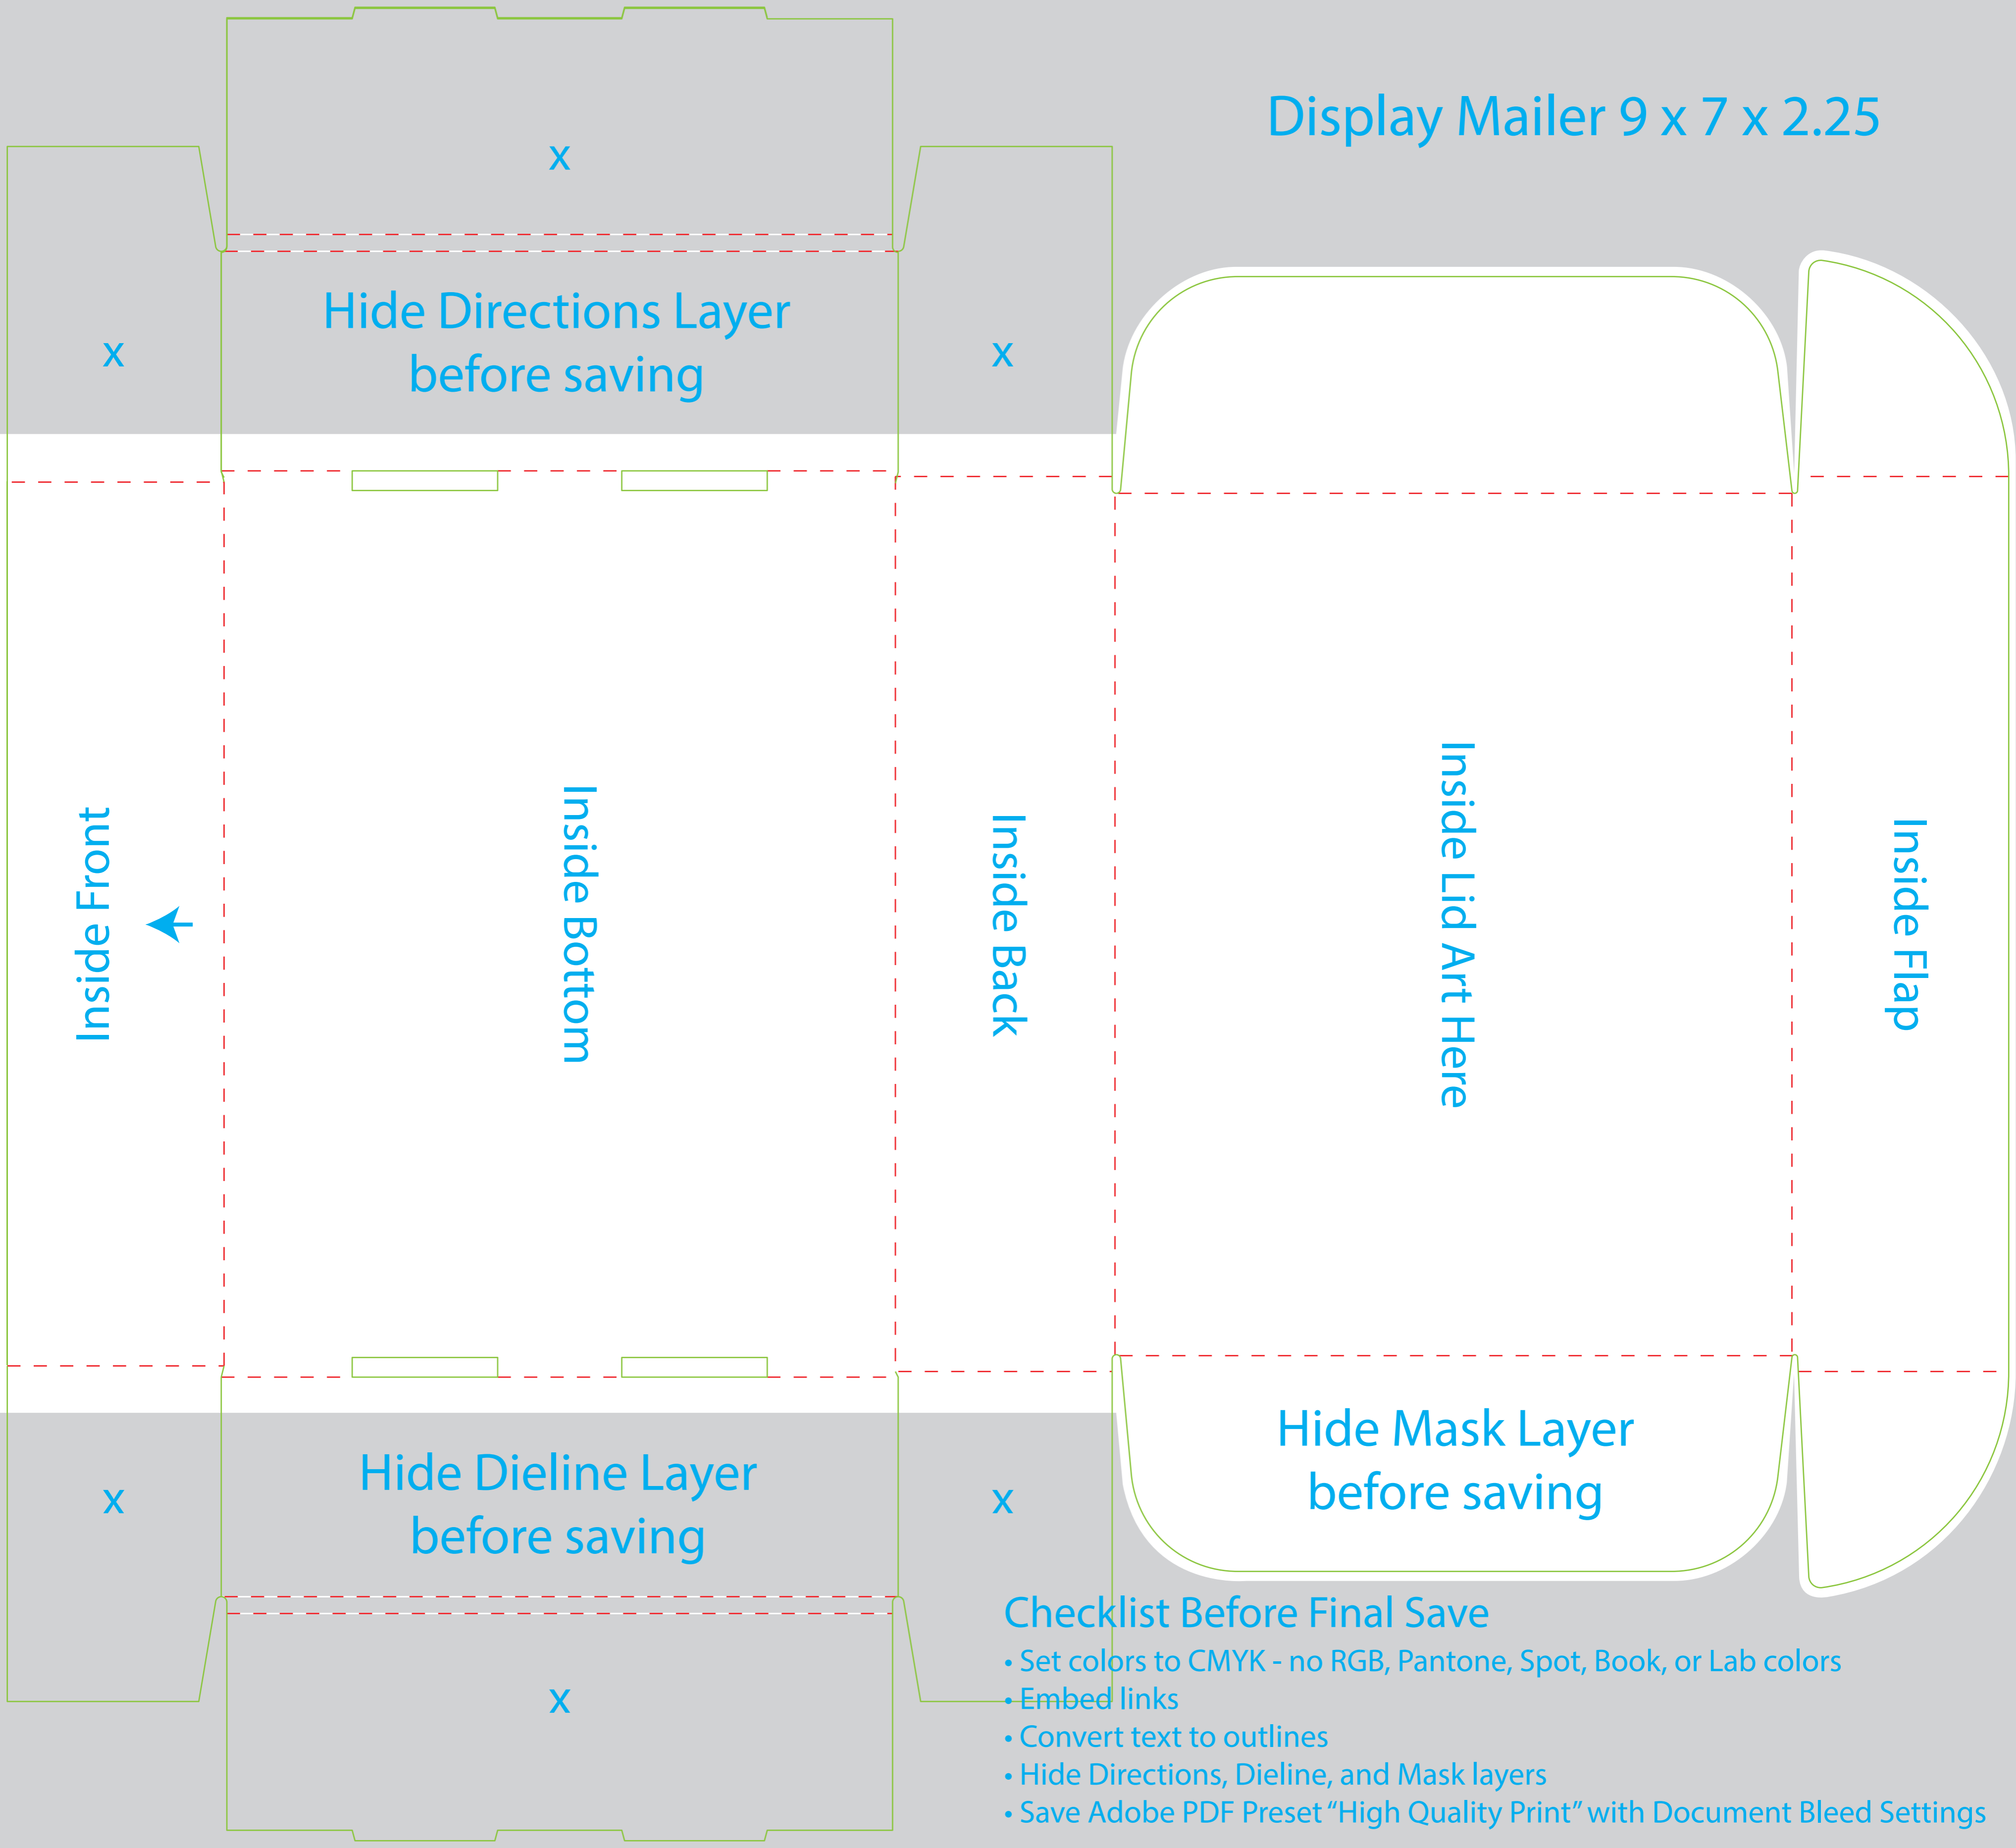

Display Mailer 9 x 7 x 2.25

Hide Directions Layer
before saving

Inside Front

Inside Bottom

Inside Back

Inside Lid Art Here

Inside Flap

Hide Dieline Layer
before saving

Hide Mask Layer
before saving

Checklist Before Final Save

- Set colors to CMYK - no RGB, Pantone, Spot, Book, or Lab colors
- Embed links
- Convert text to outlines
- Hide Directions, Dieline, and Mask layers
- Save Adobe PDF Preset "High Quality Print" with Document Bleed Settings