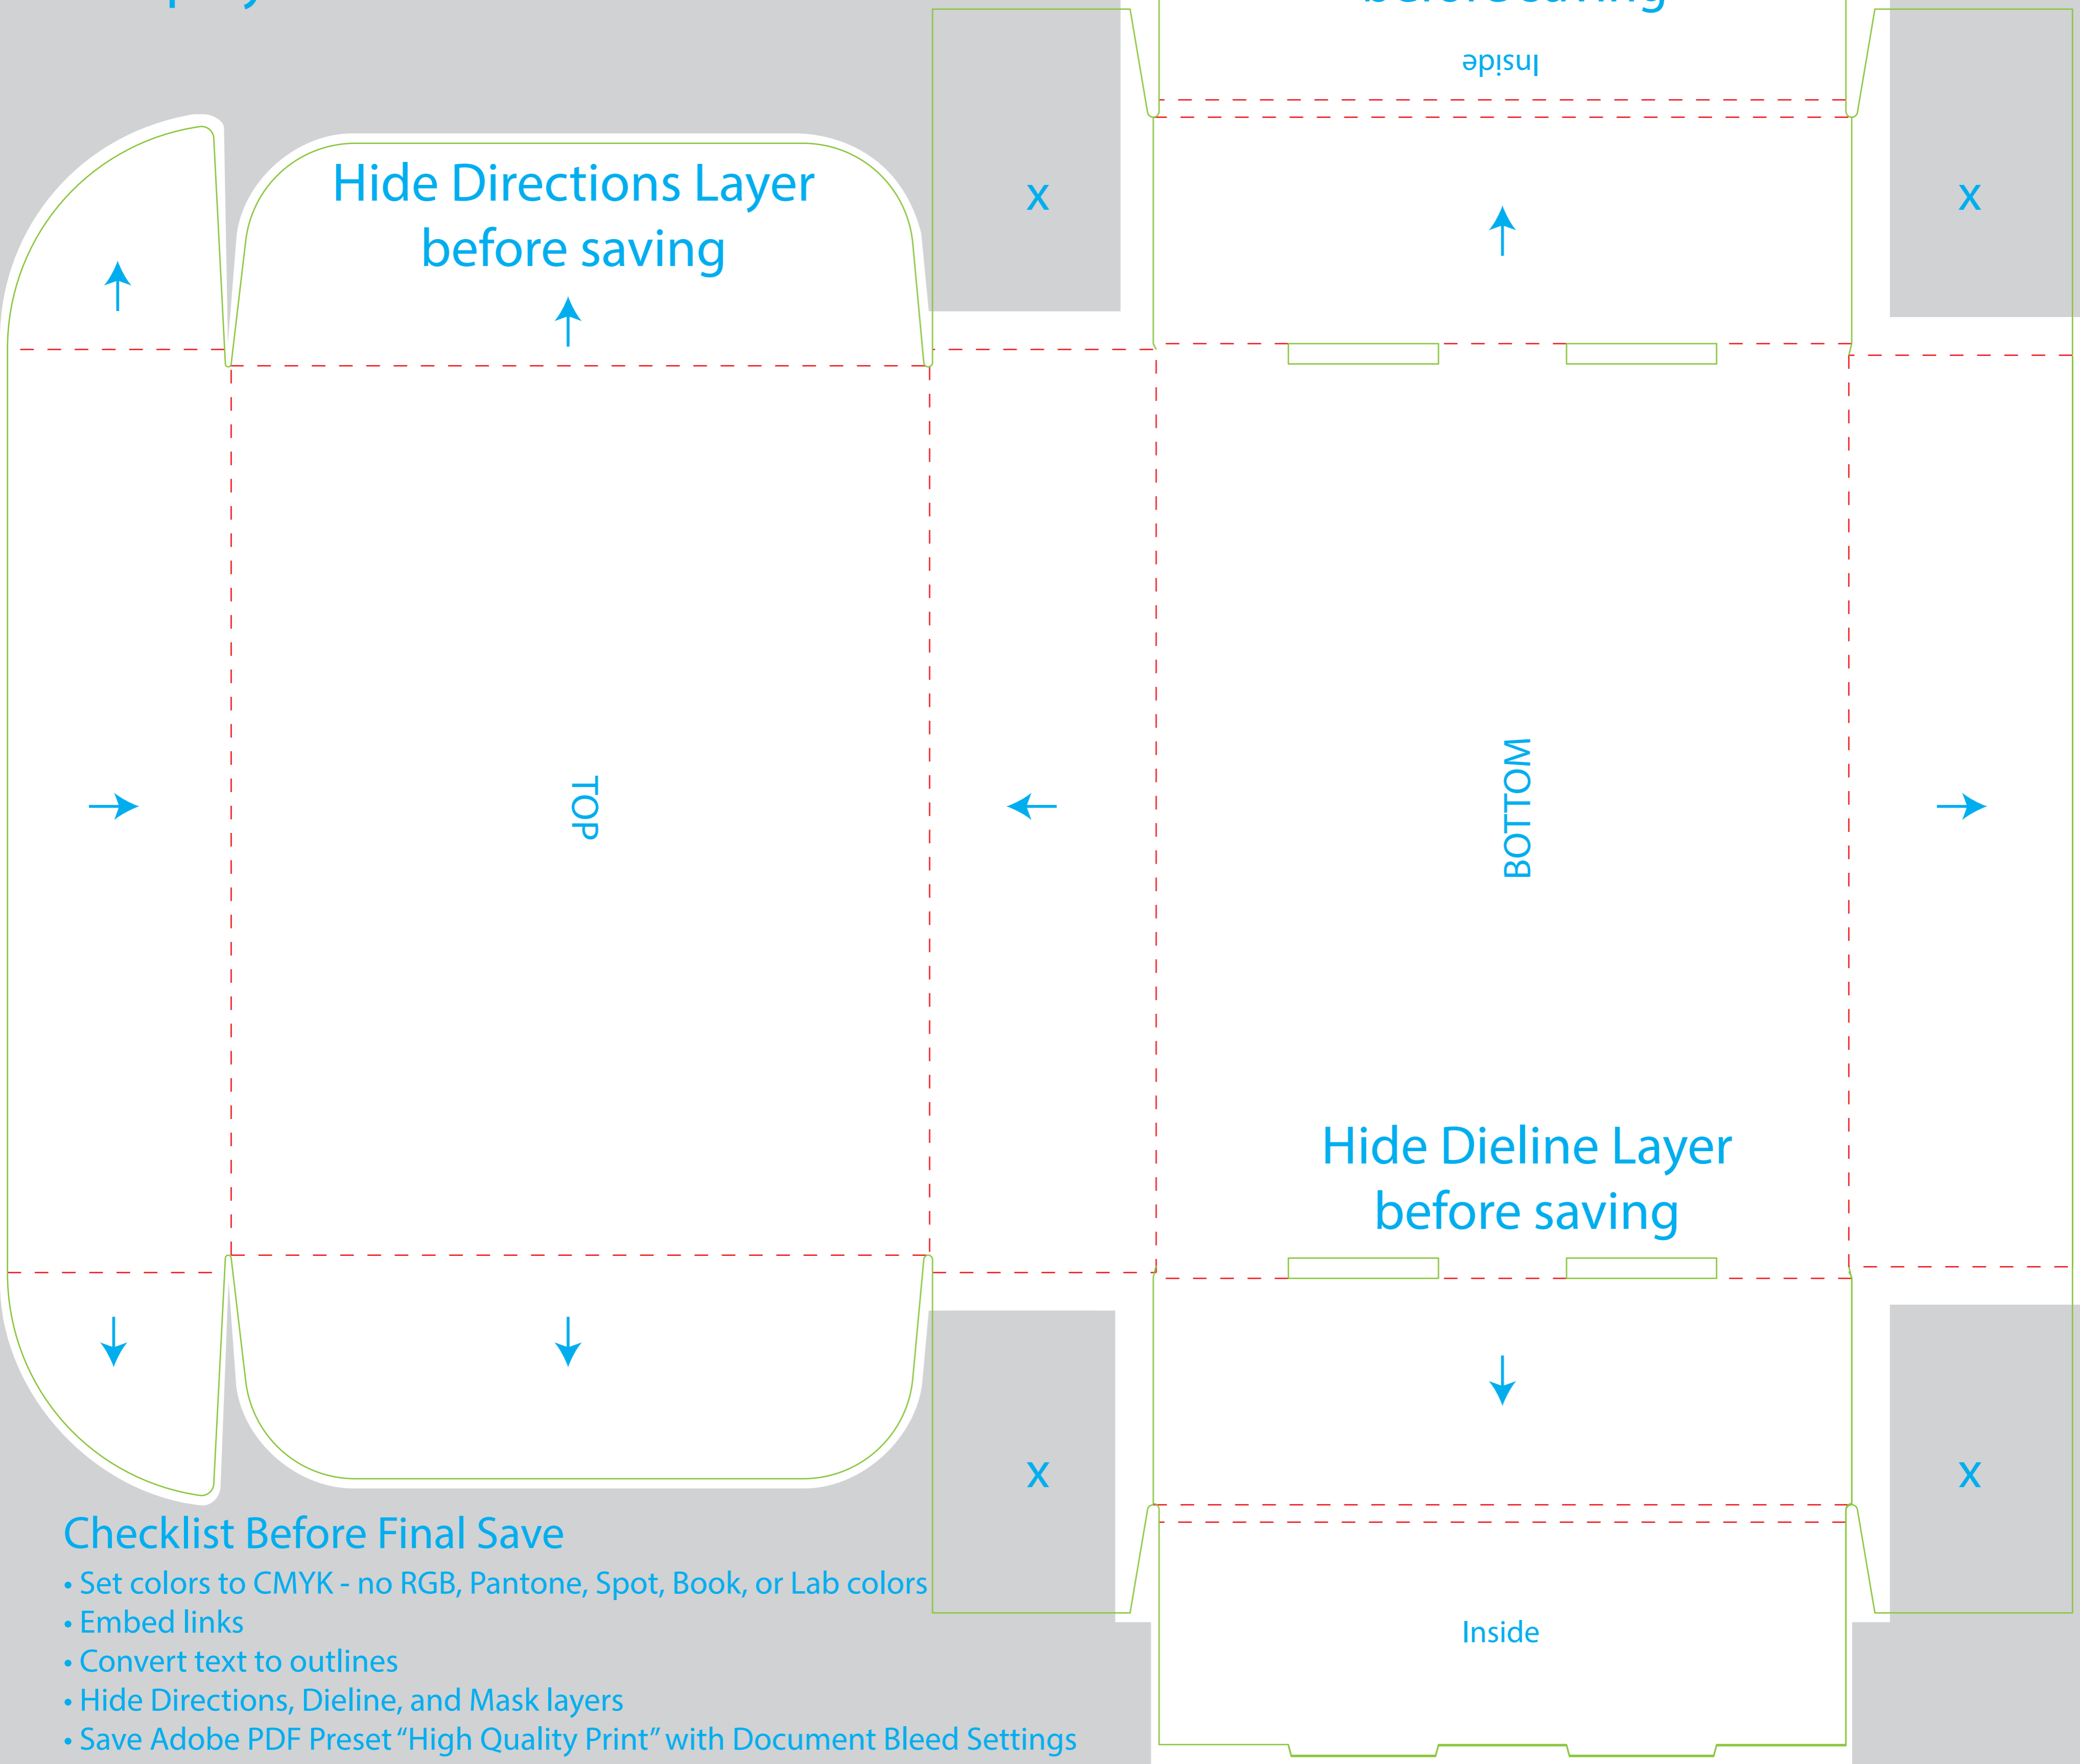

# Display Mailer 9 x 7 x 2.25

Hide Directions Layer  
before saving

Hide Mask Layer  
before saving

Hide Dieline Layer  
before saving

## Checklist Before Final Save

- Set colors to CMYK - no RGB, Pantone, Spot, Book, or Lab colors
- Embed links
- Convert text to outlines
- Hide Directions, Dieline, and Mask layers
- Save Adobe PDF Preset "High Quality Print" with Document Bleed Settings