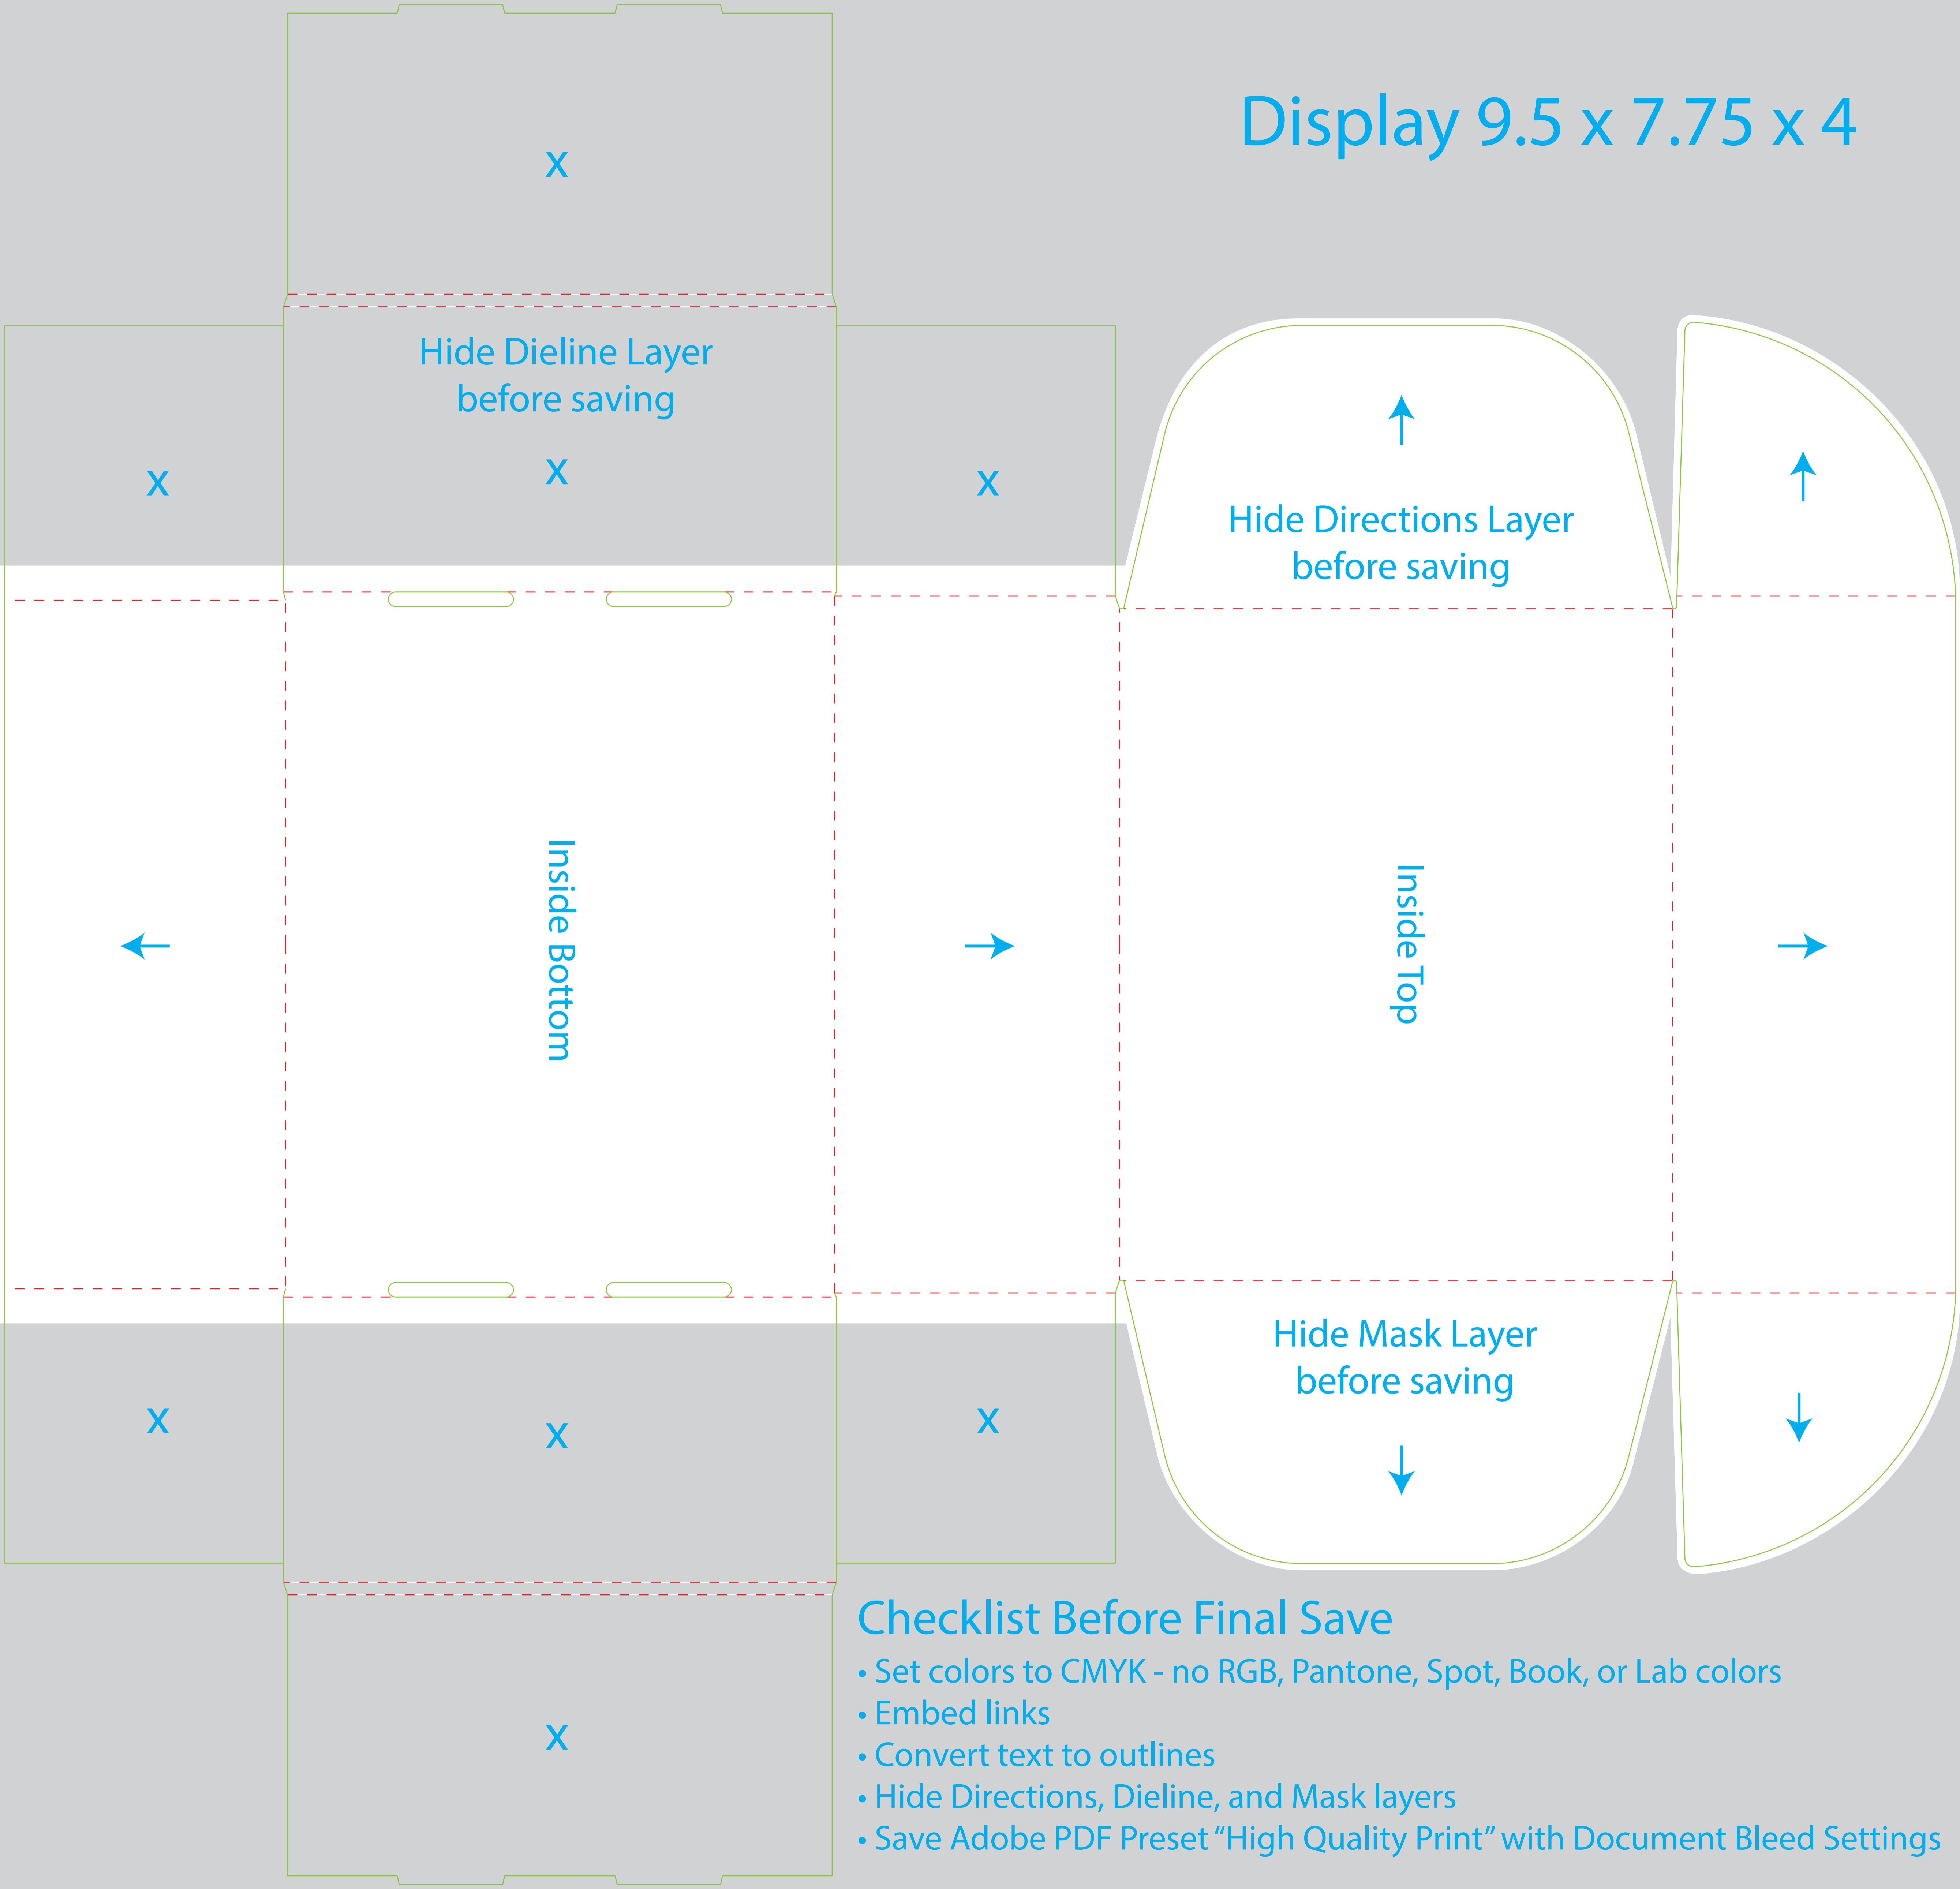

Display 9.5 x 7.75 x 4

X

Hide Dieline Layer
before saving

X

X

X

Hide Directions Layer
before saving

Inside Bottom

Inside Top

Hide Mask Layer
before saving

X

X

X

X

Checklist Before Final Save

- Set colors to CMYK - no RGB, Pantone, Spot, Book, or Lab colors
- Embed links
- Convert text to outlines
- Hide Directions, Dieline, and Mask layers
- Save Adobe PDF Preset "High Quality Print" with Document Bleed Settings