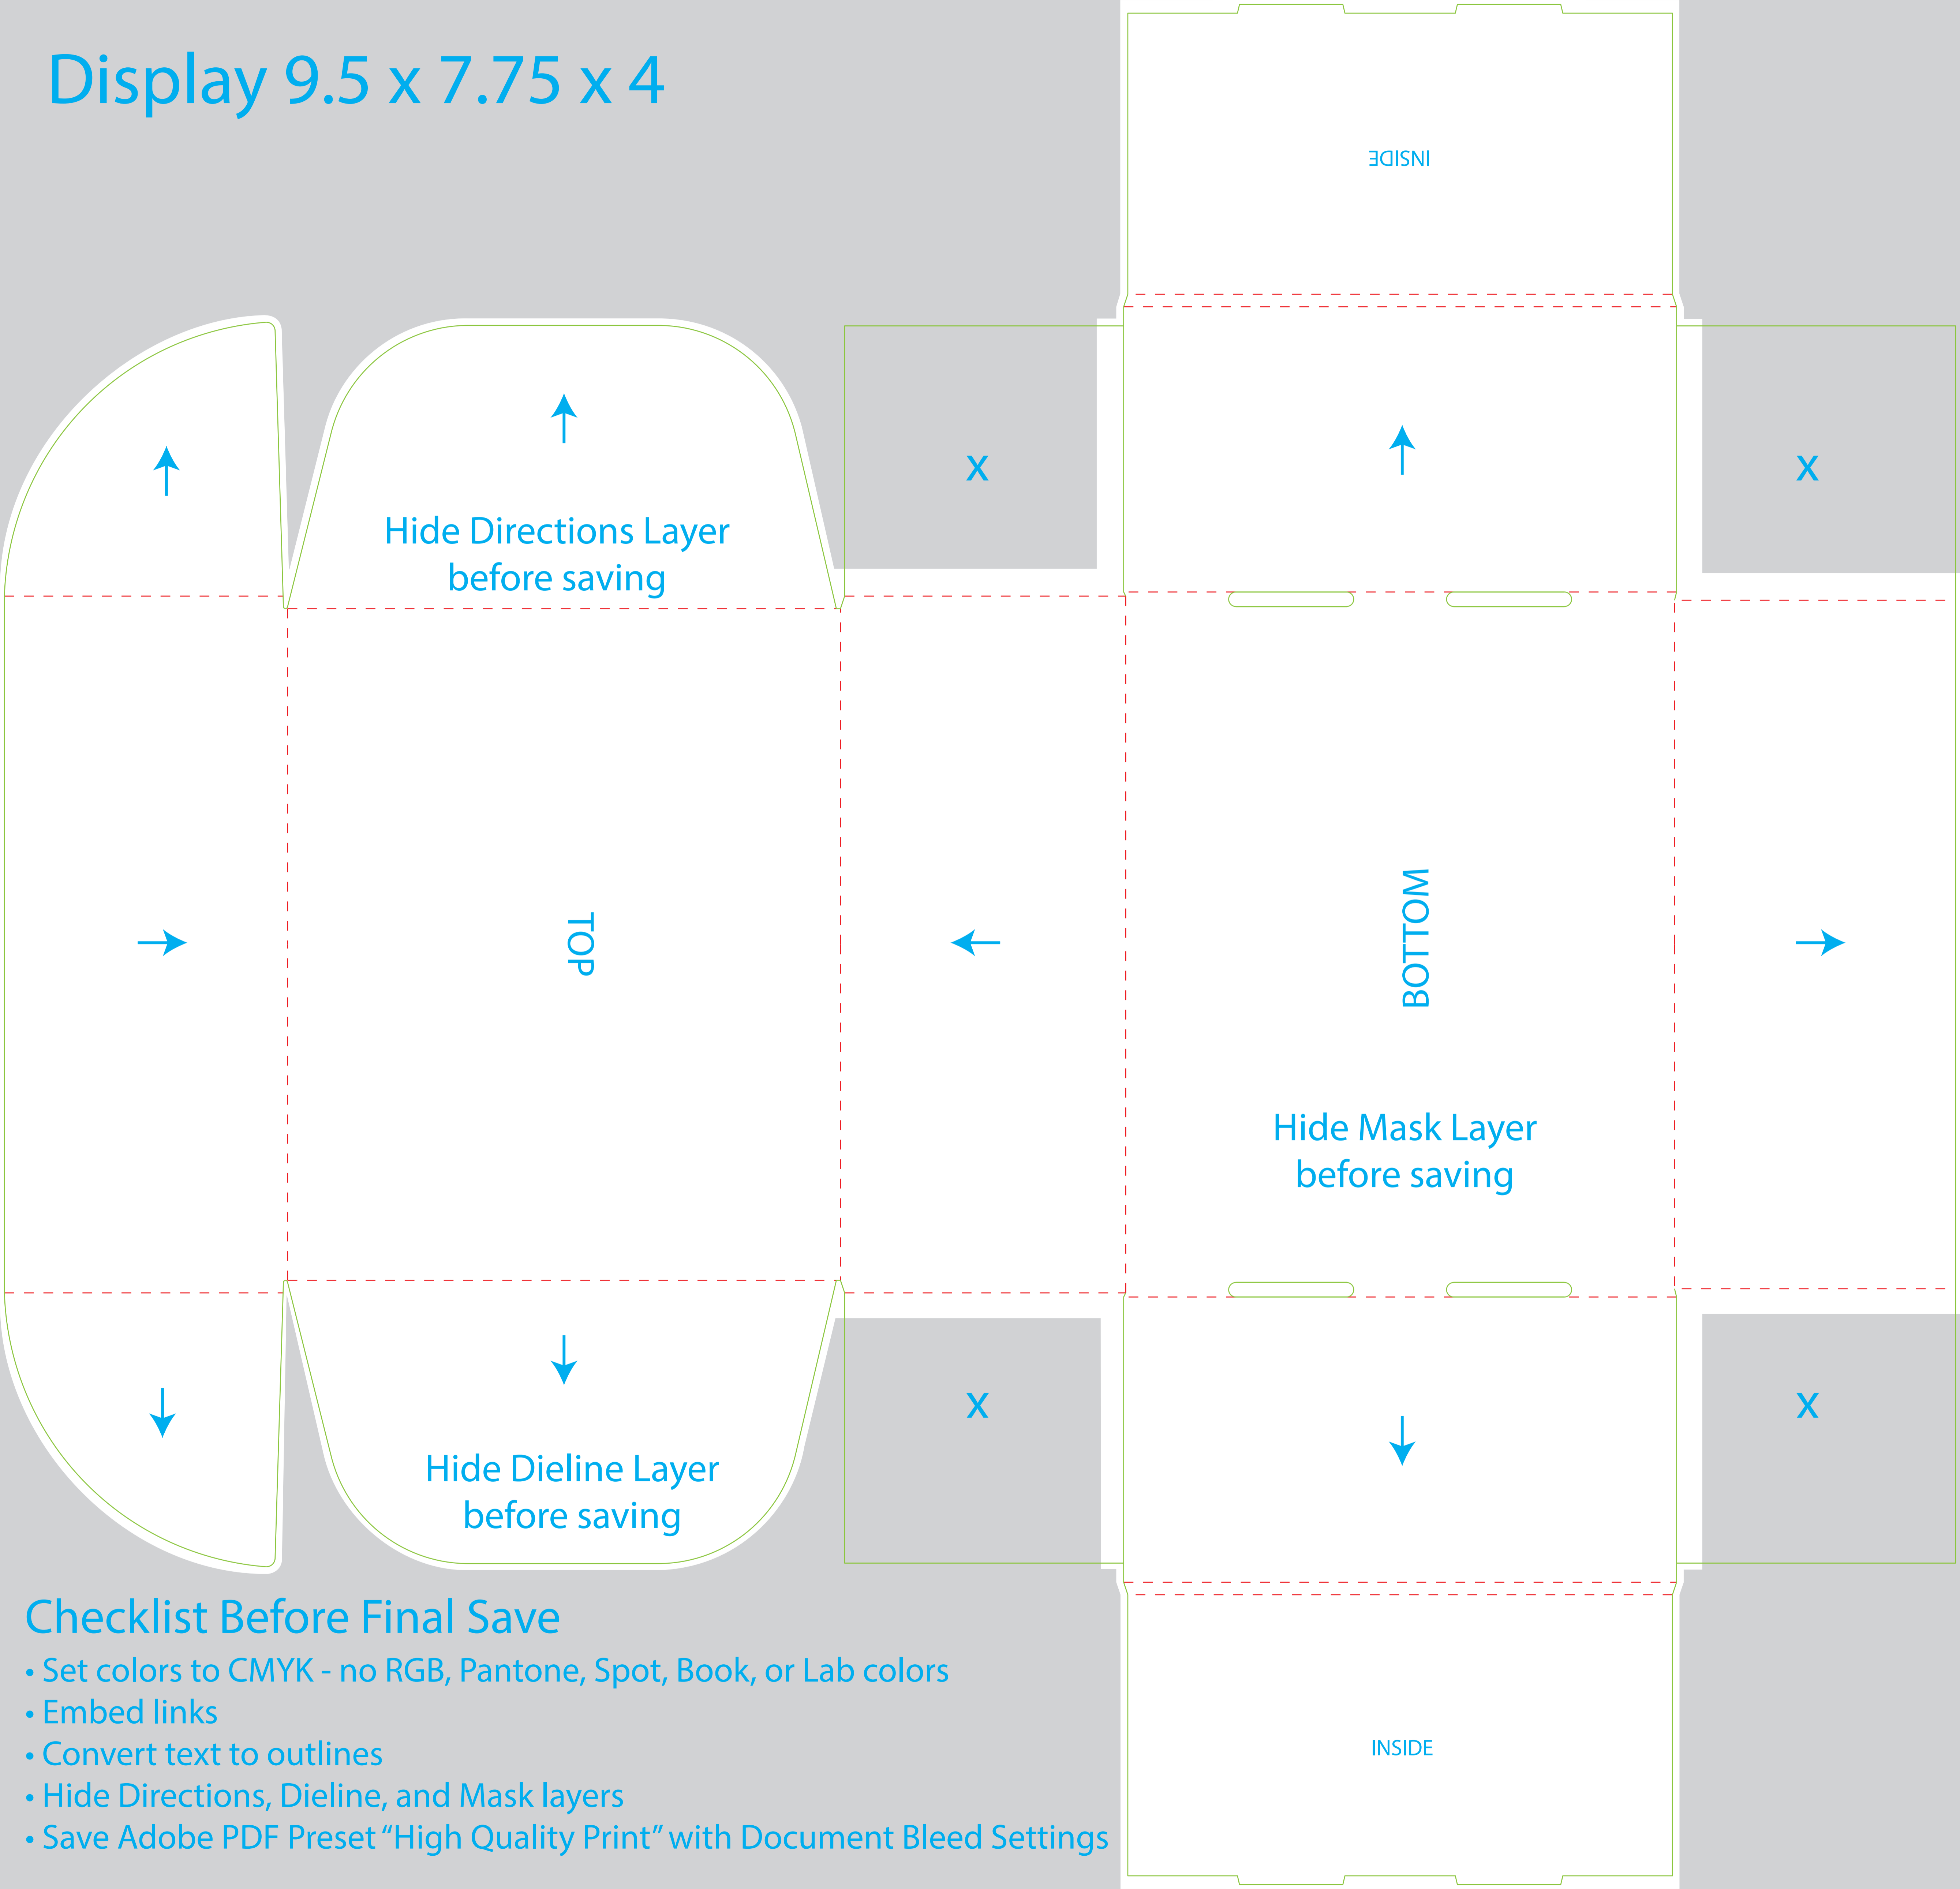

Display 9.5 x 7.75 x 4

Hide Directions Layer
before saving

TOP

BOTTOM

Hide Mask Layer
before saving

Hide Dieline Layer
before saving

Checklist Before Final Save

- Set colors to CMYK - no RGB, Pantone, Spot, Book, or Lab colors
- Embed links
- Convert text to outlines
- Hide Directions, Dieline, and Mask layers
- Save Adobe PDF Preset "High Quality Print" with Document Bleed Settings