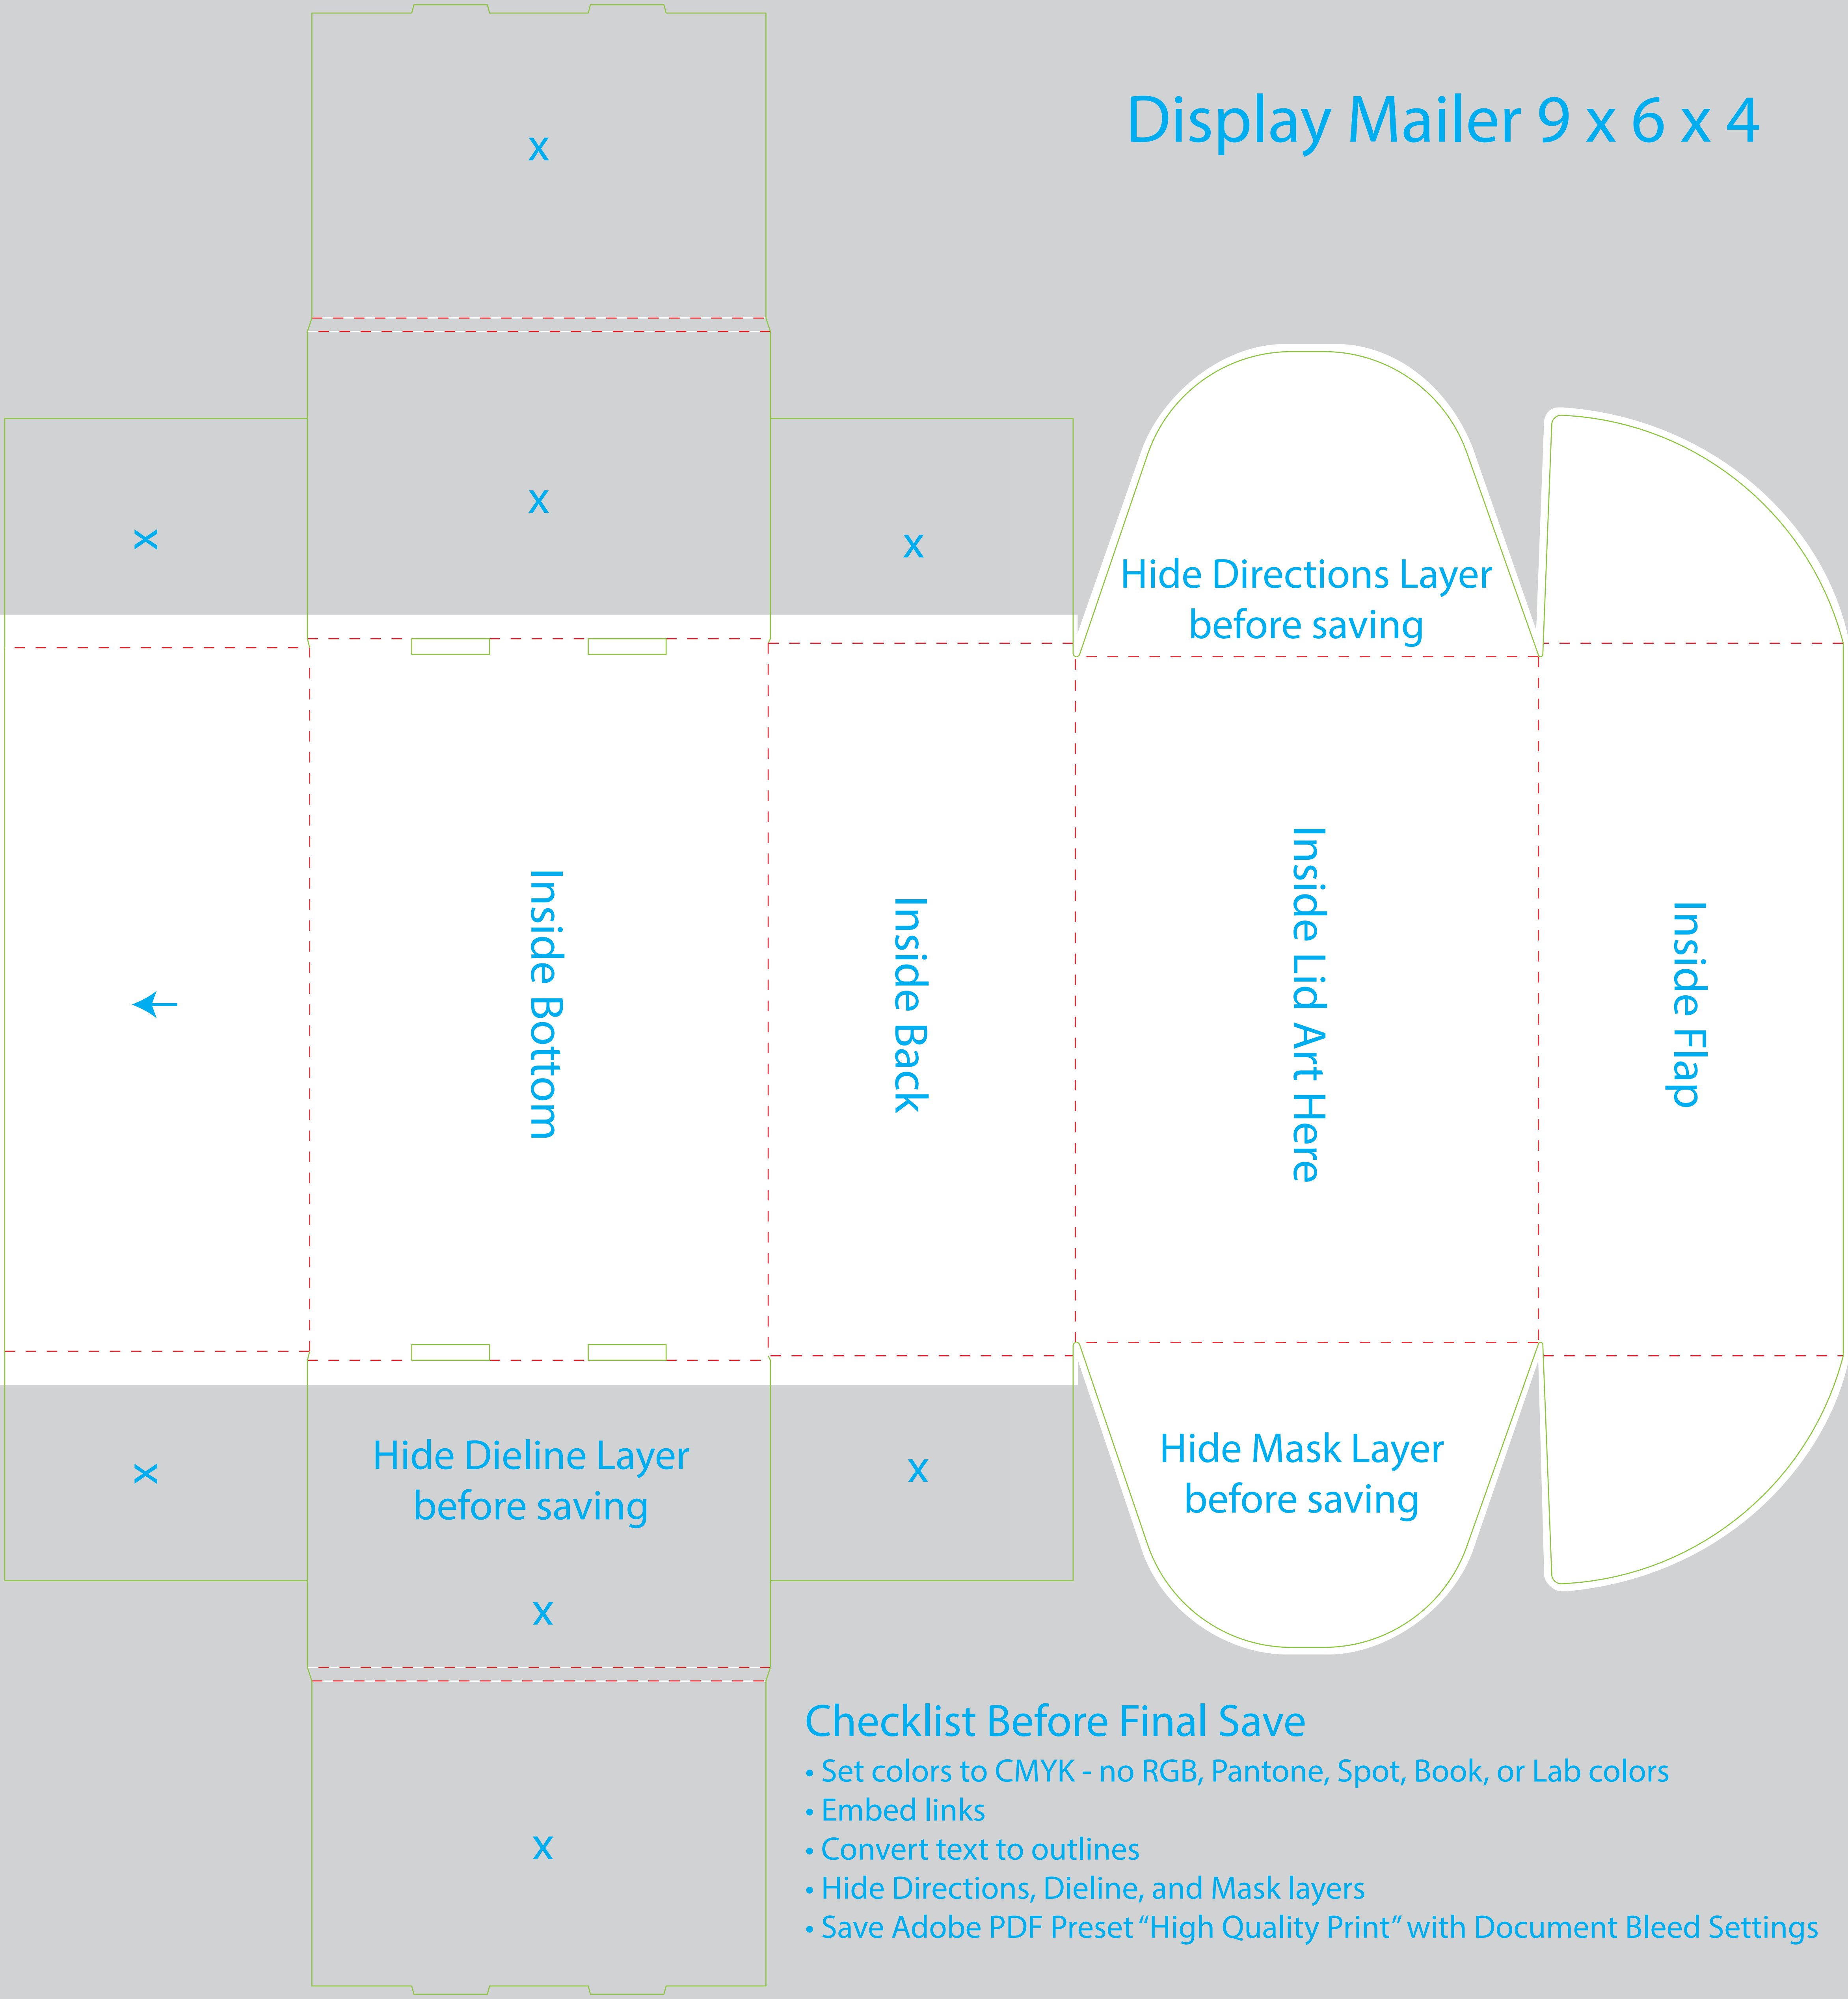

Display Mailer 9 x 6 x 4

X

X

X

X

Hide Directions Layer
before saving

Inside Bottom

Inside Back

Inside Lid Art Here

Inside Flap

X

Hide Dieline Layer
before saving

X

Hide Mask Layer
before saving

X

X