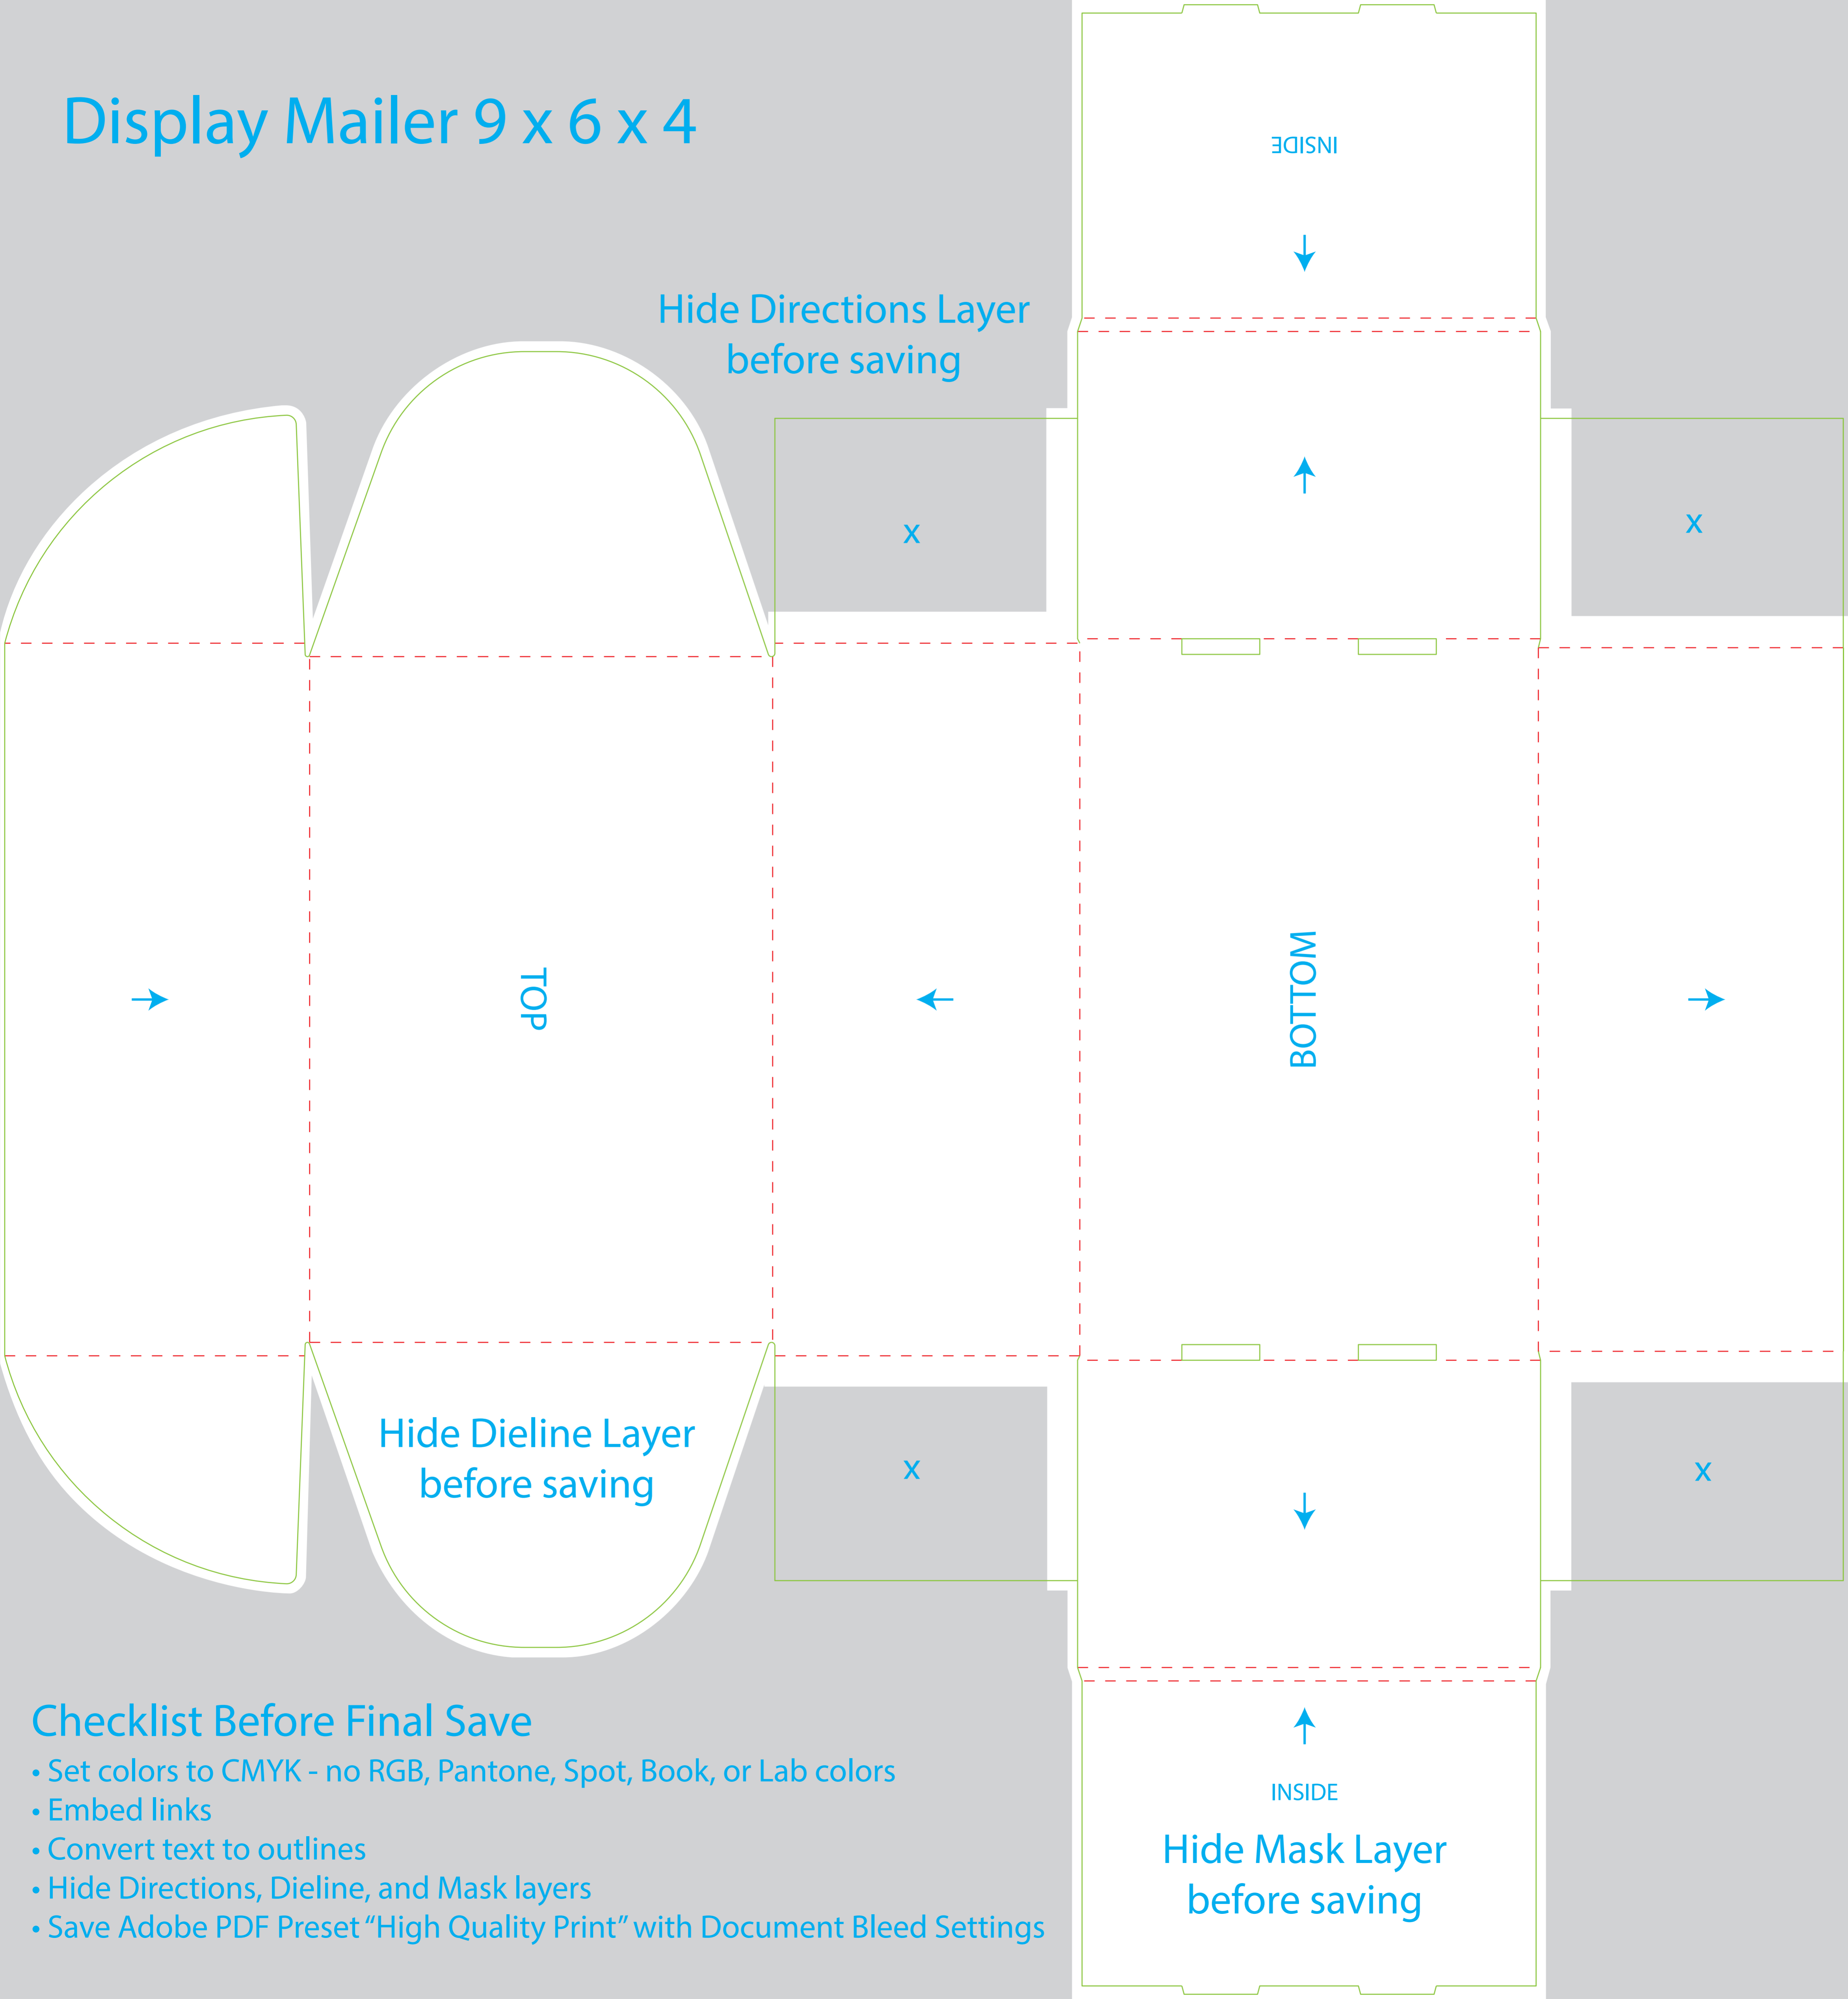

# Display Mailer 9 x 6 x 4

Hide Directions Layer  
before saving

INSIDE

x

x

TOP

BOTTOM

Hide Dieline Layer  
before saving

x

x

INSIDE

Hide Mask Layer  
before saving