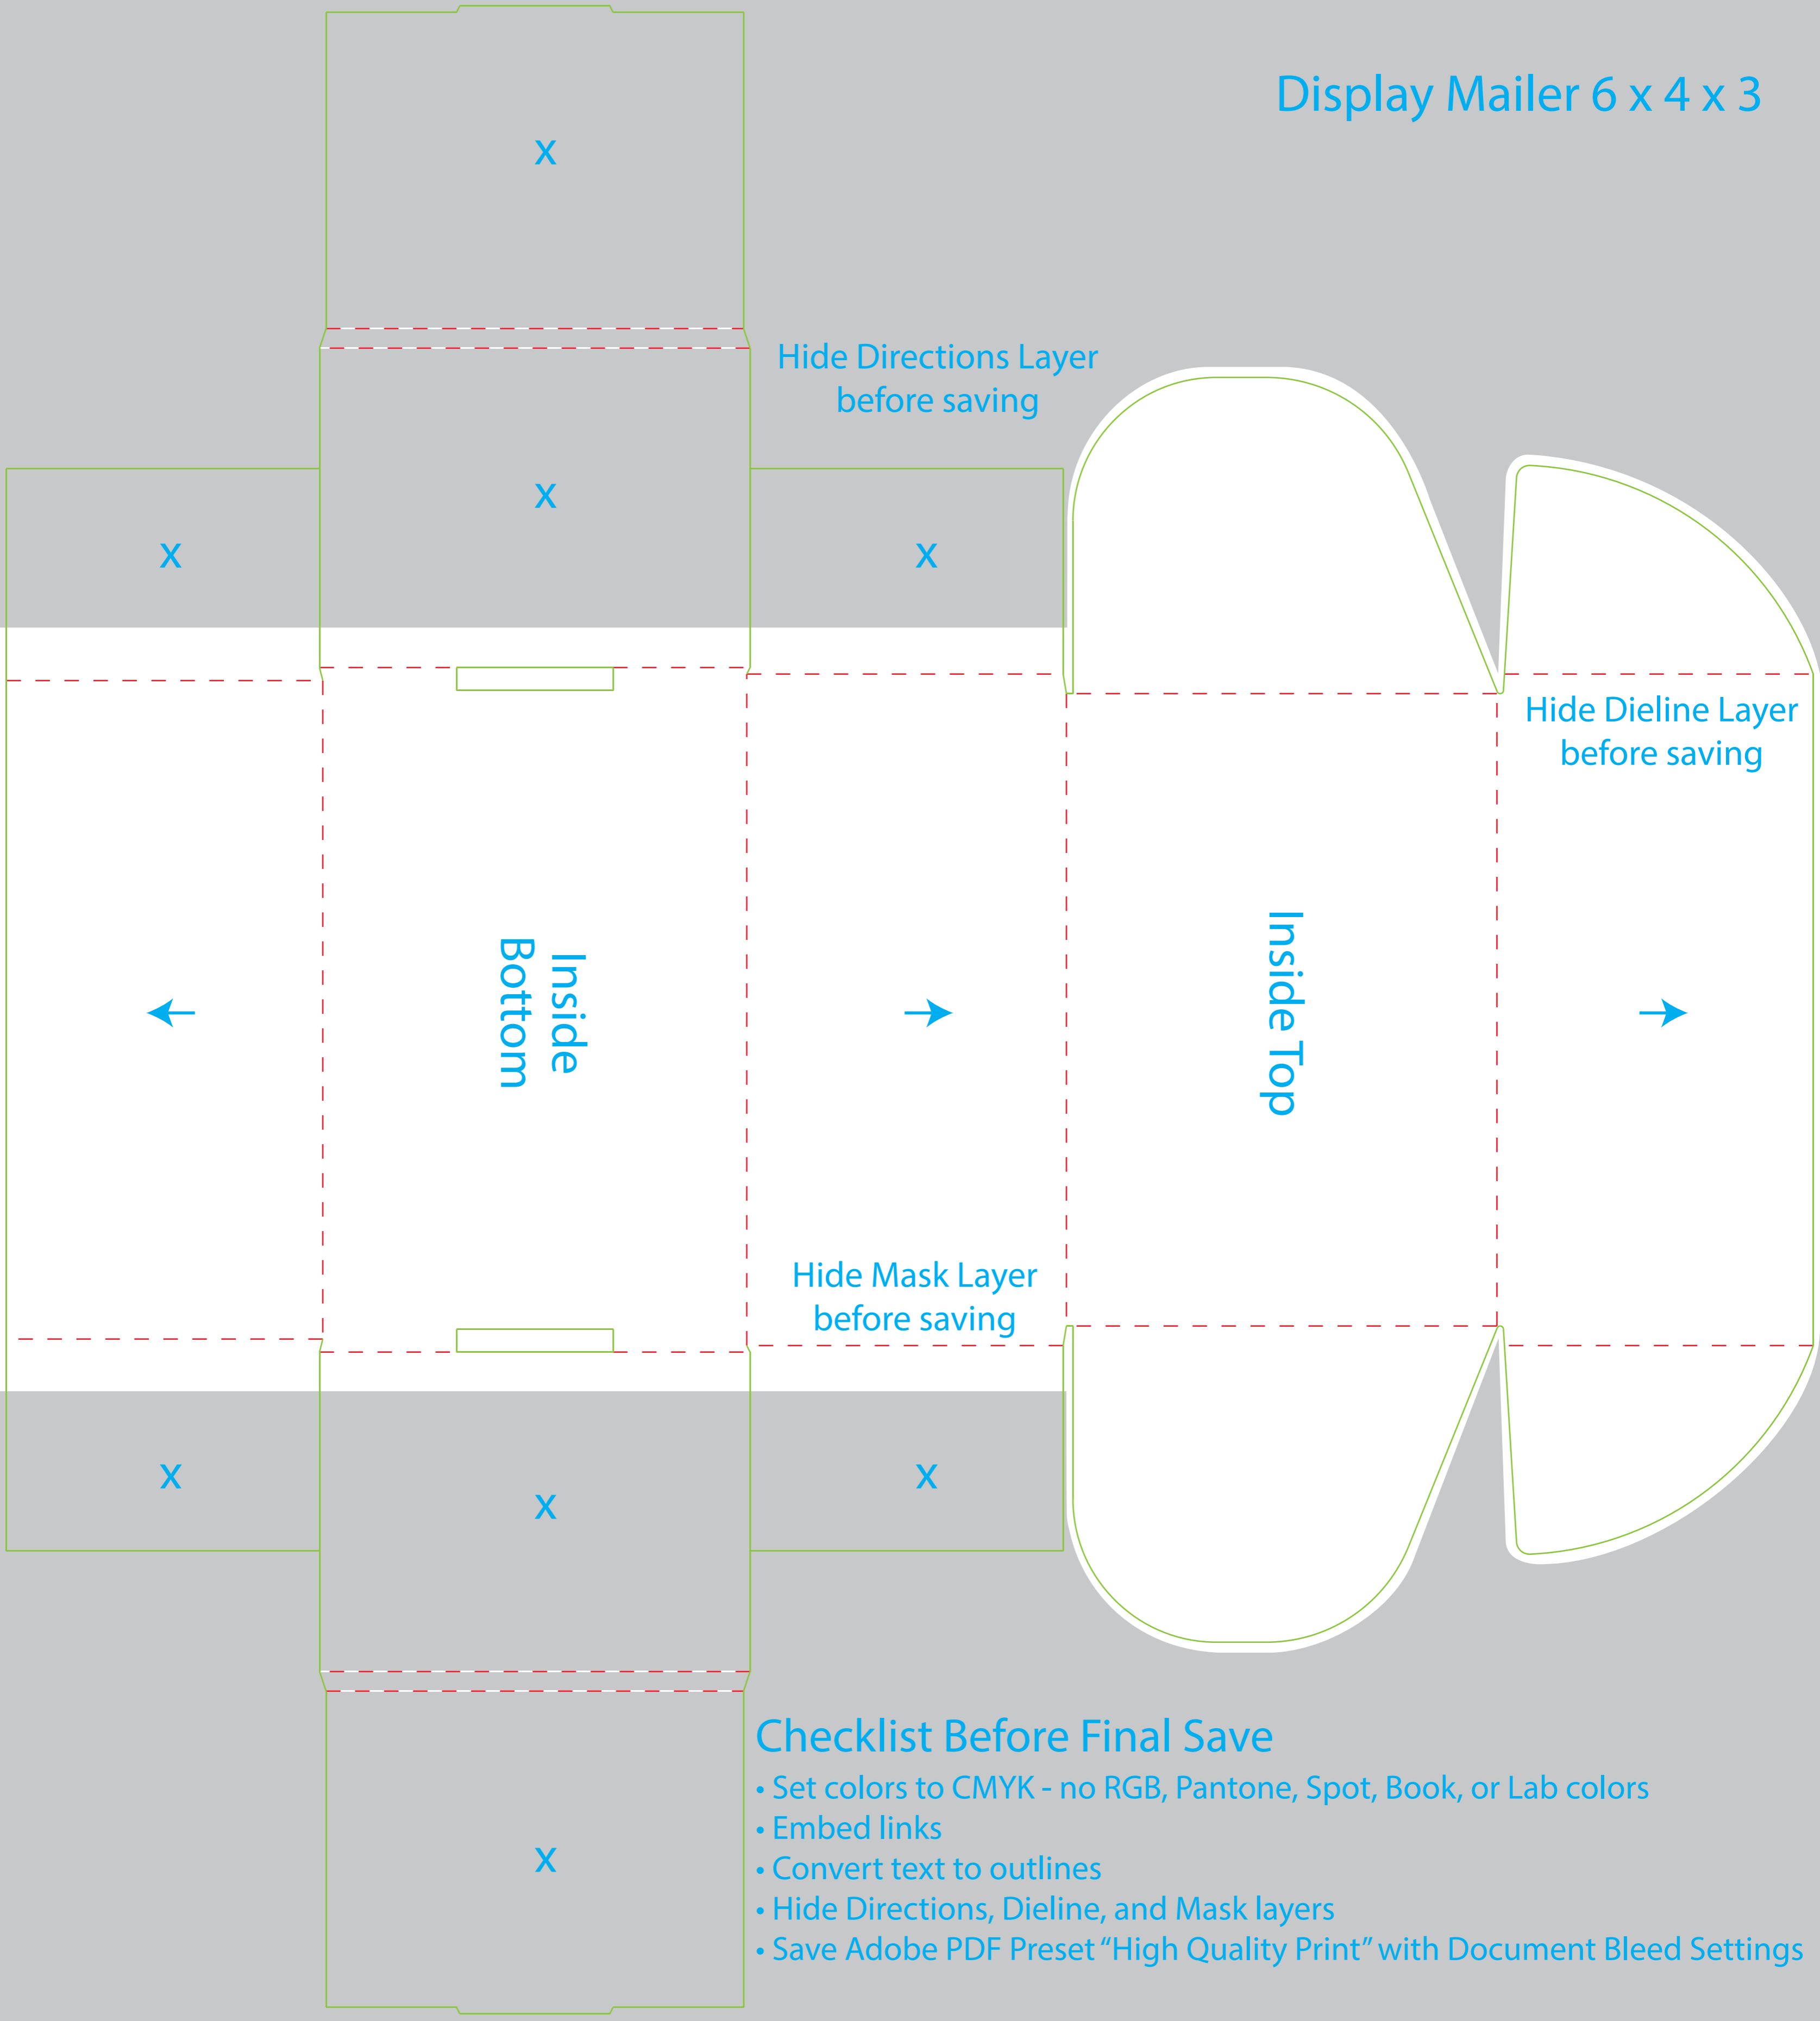

Display Mailer 6 x 4 x 3

X

Hide Directions Layer
before saving

X

X

X

Hide Dieline Layer
before saving

Inside
Bottom

Inside
Top

Hide Mask Layer
before saving

X

X

X

Checklist Before Final Save

- Set colors to CMYK - no RGB, Pantone, Spot, Book, or Lab colors
- Embed links
- Convert text to outlines
- Hide Directions, Dieline, and Mask layers
- Save Adobe PDF Preset "High Quality Print" with Document Bleed Settings